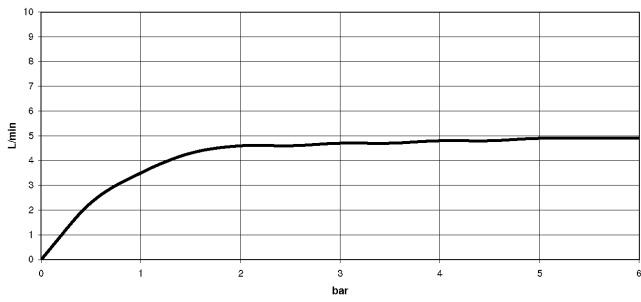

## SYMETRICS Deck-mounted basin spout with pop-up waste - Brushed Platinum

---

13 710 740

- 110mm projection
- fixed spout
- PEARLSTREAM
- height of mixer 30 mm
- height up to aerator 15 mm
- hole diameter 35 mm
- 2x screw-in M 10 x 1 pressure hose, leak-tested
- 1/2" connection
- max. flow 5 l/min
- lead-free

Only suitable for basins with an overflow.

**SYMETRICS Deck-mounted basin spout with pop-up waste - Brushed Platinum**

13 710 740

mm [inches]

**Flow rate chart**

**SYMETRICS Deck-mounted basin spout with pop-up waste - Brushed Platinum**